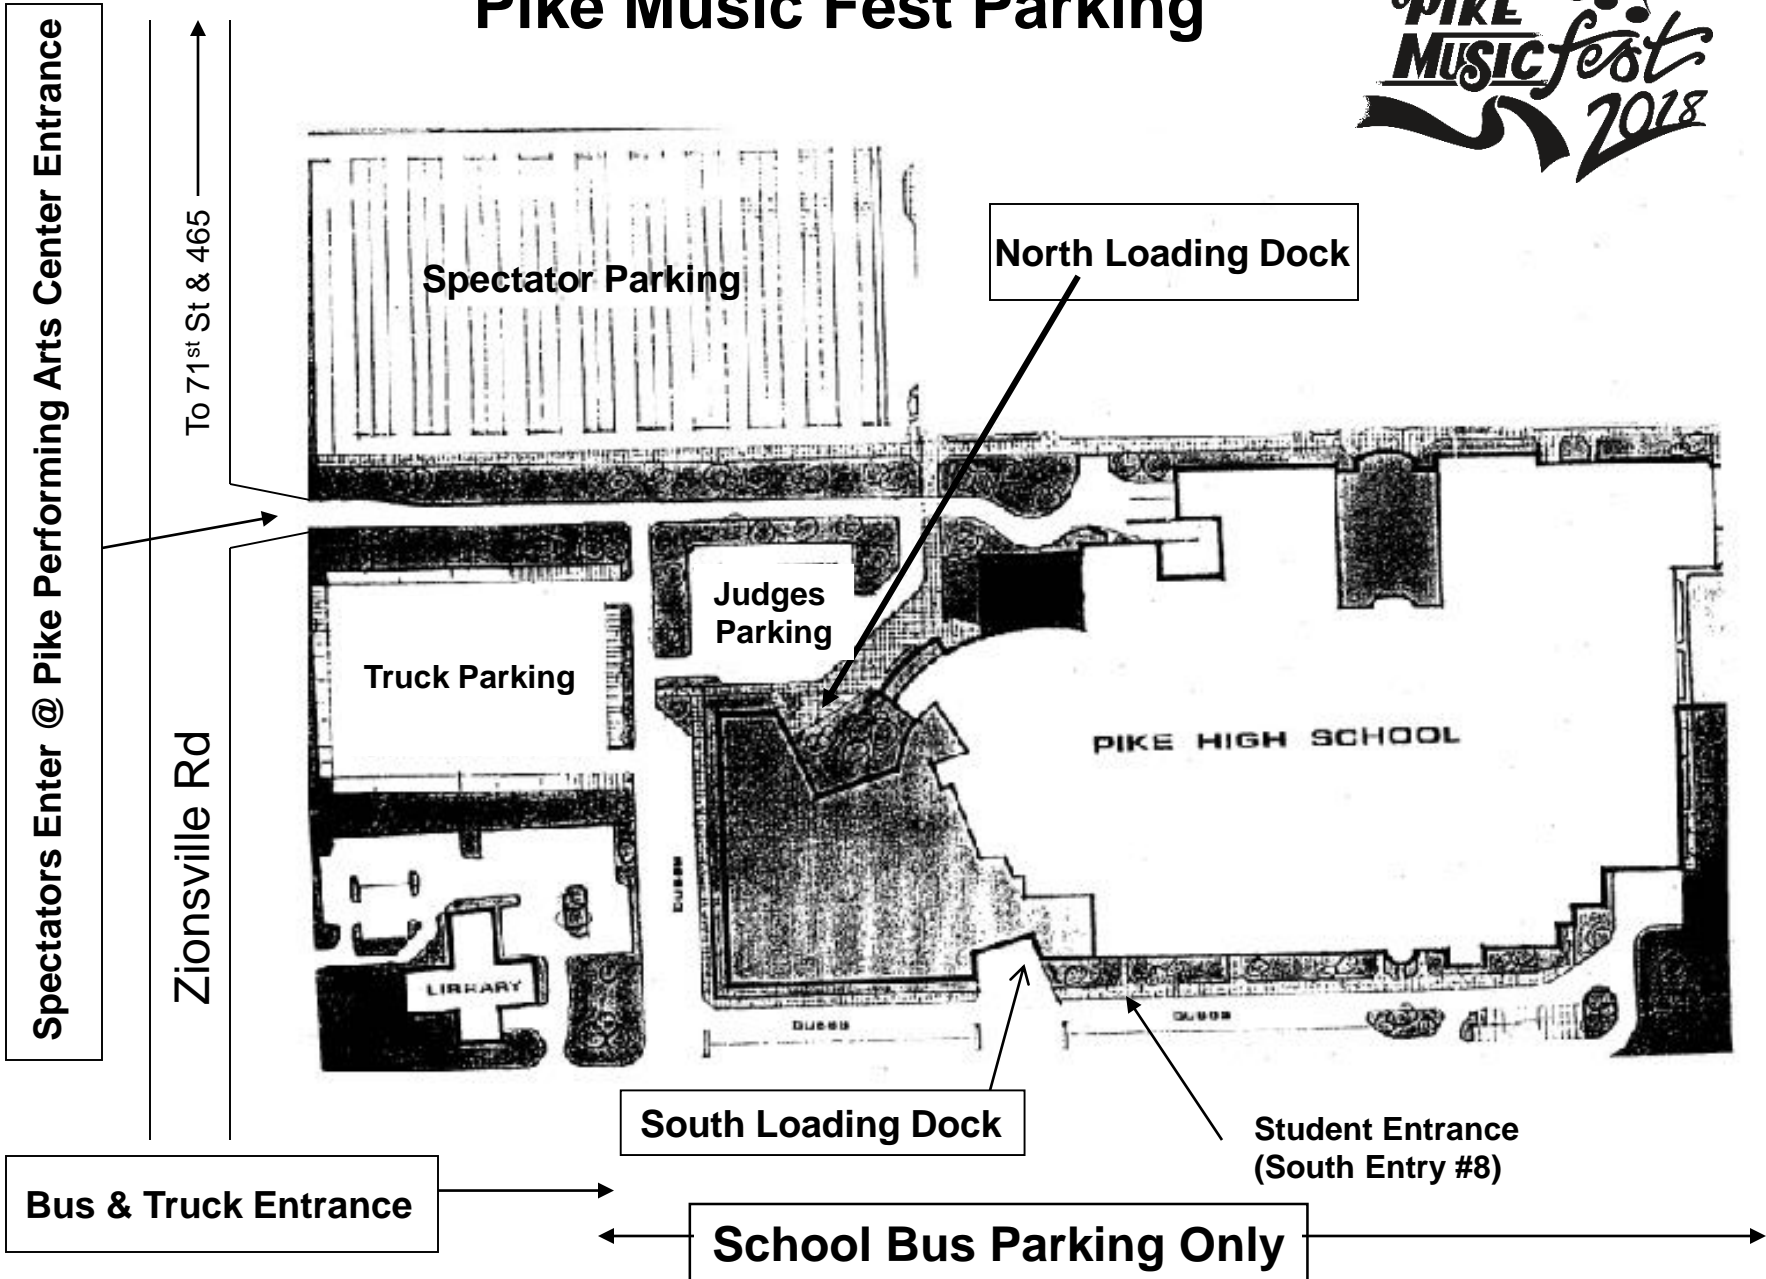

Pike Music Fest Parking

Spectator Parking

North Loading Dock

Judges Parking

Truck Parking

PIKE HIGH SCHOOL

LIBRARY

South Loading Dock

Student Entrance
(South Entry #8)

Bus & Truck Entrance

School Bus Parking Only

Spectators Enter @ Pike Performing Arts Center Entrance

To 71st St & 465

Zionsville Rd